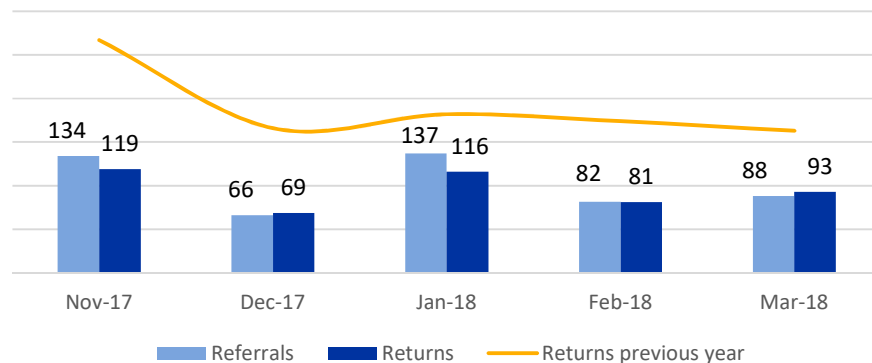

Referrals and Returns