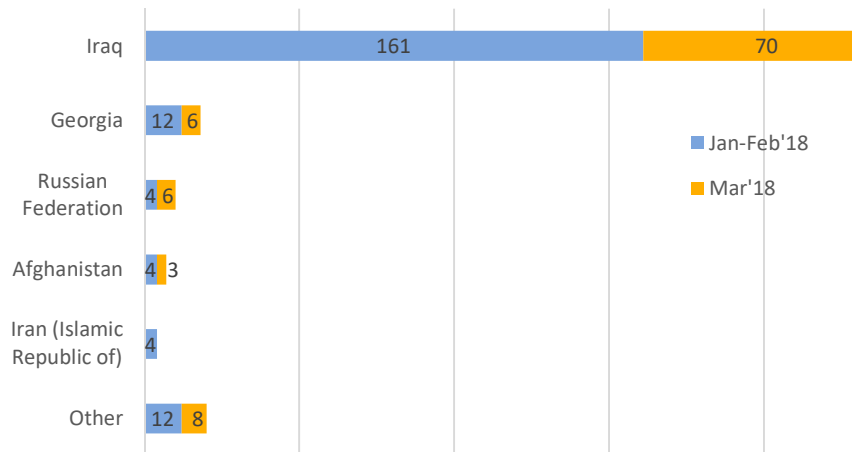

IOM Finland: Assisted Voluntary Return and Reintegration (Finland)

Statistics | 1 January to 31 March 2018

Key Facts and Figures

- Referrals received by IOM since 1 January 2018: 307
- Returns since 1 January 2018: 290
- Number of return countries: 18

Countries of Return